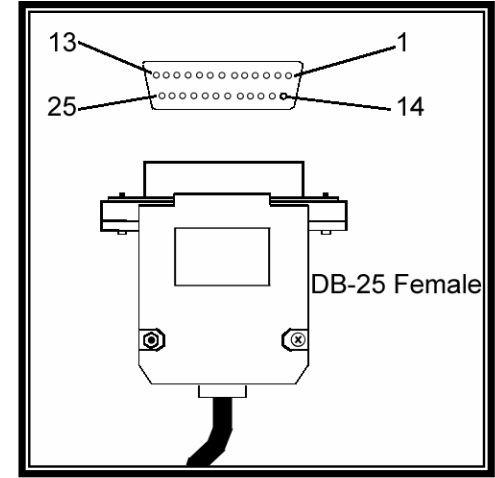

Atron Systems, Inc.

PC-100 to Swintec 9 Pin Interface Cable

<http://www.atronsystems.com/techs.htm>

12-26-2001

600-00E01-02003M

PC-100

Atron Systems, Inc.

PC-100 to Swintec 25 Pin Interface Cable